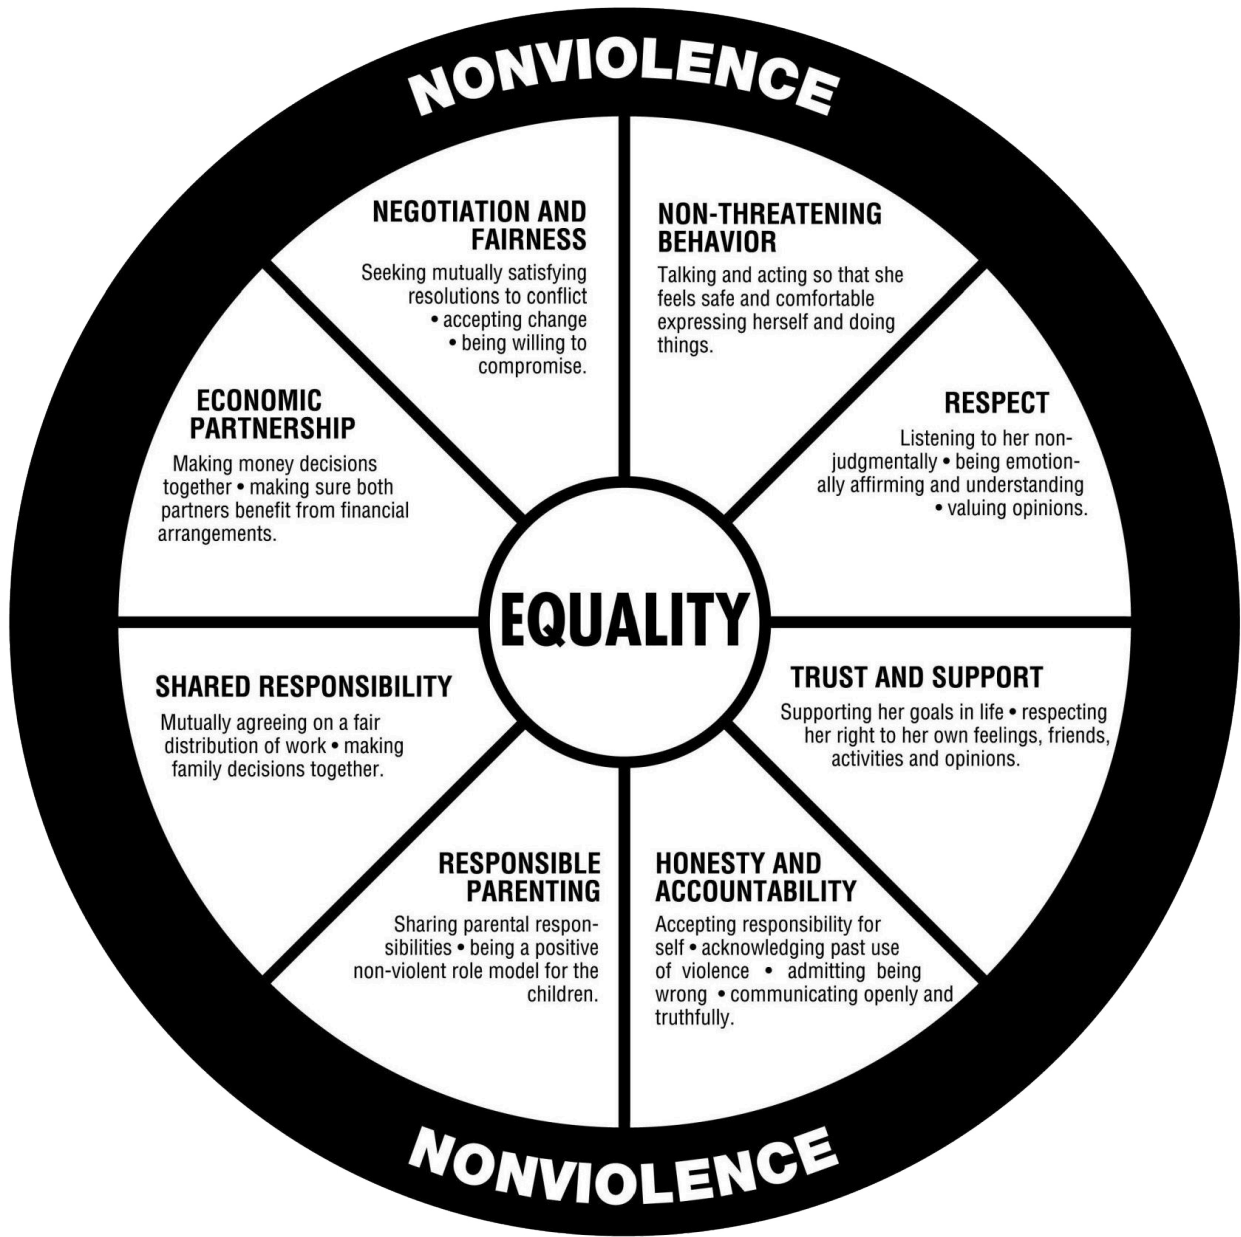

Colour adaptation approved by  
 Domestic Abuse Intervention Programs  
 202 East Superior Street  
 Duluth, Minnesota 55802  
 218-722-2781  
[www.theduluthmodel.org](http://www.theduluthmodel.org)

**DOMESTIC ABUSE INTERVENTION PROGRAMS**